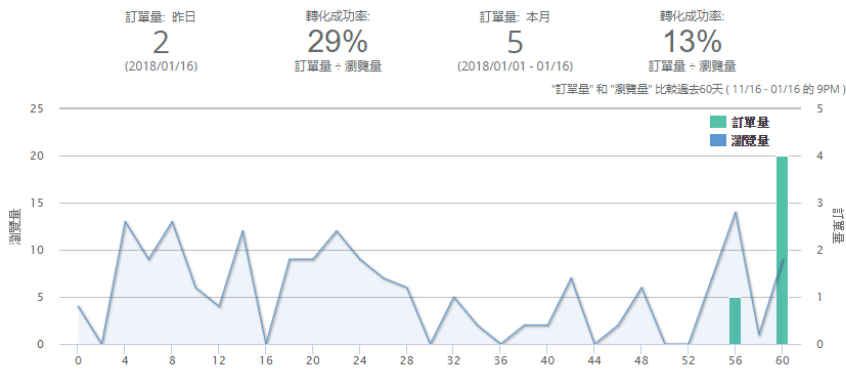

2018-01-17 [REDACTED]

[REDACTED] ID: 182 | [REDACTED]: [REDACTED] | [REDACTED]: Fri, Jul 27, 2018 3:59 PM

2018-01-17 [REDACTED]

1. [REDACTED]

Shipping and Terms configuration page. The 'Shipping and Terms' tab is selected. The page shows settings for local and international shipping, including shipping location, processing time, and return policies. Red arrows point to the 'Local shipping' and 'International shipping' sections. A red box highlights the 'Local shipping table' and 'International shipping table' dropdown menus.

[REDACTED] eBay [REDACTED]
[REDACTED] SoldEasy [REDACTED] eBay [REDACTED]
[REDACTED] eBay [REDACTED] 2017-12-01
[REDACTED]

2. [REDACTED]: [REDACTED]

瀏覽量	
最近24小時	3
昨天	7
上月同日	0
本月至今	39
上月同期	55
最近30日	57
前30天	111
上月份	73