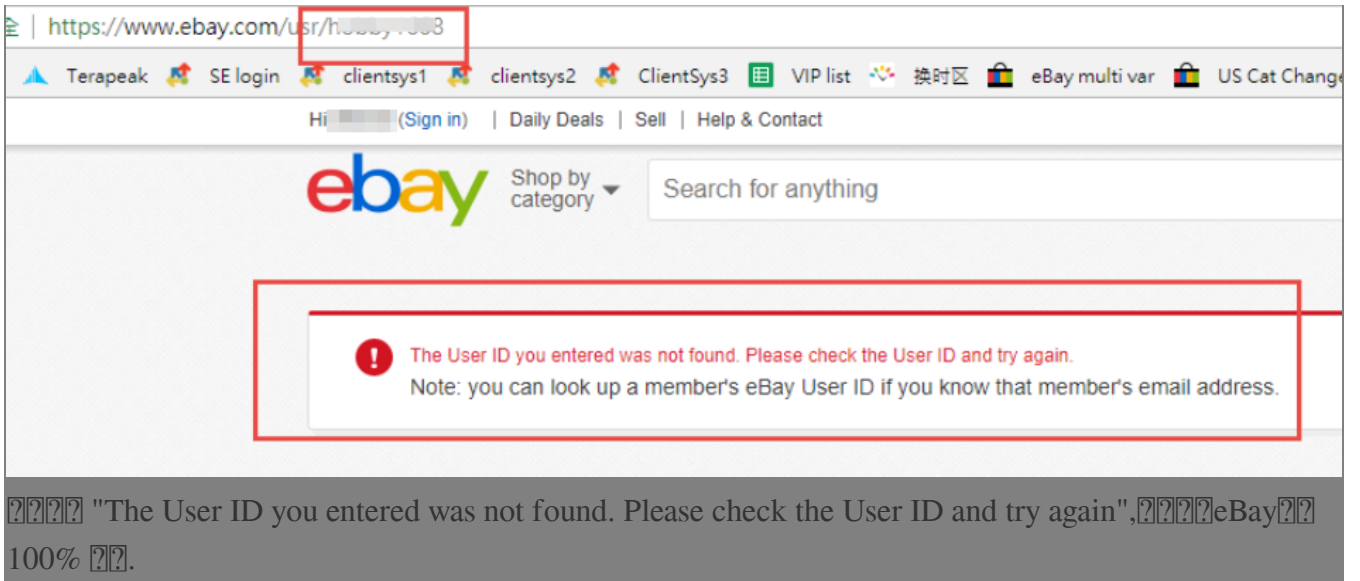

25 [dropdown] 2 Records < Prev 1 Next >

How to:

How to Find Your eBay ID? eBay ID? eBay ID? eBay ID?

How to Find Your eBay ID:

How to Find Your eBay ID? eBay ID? eBay ID? URL?

[https://www.ebay.com/usr/\[your eBay ID here\]](https://www.ebay.com/usr/[your eBay ID here])