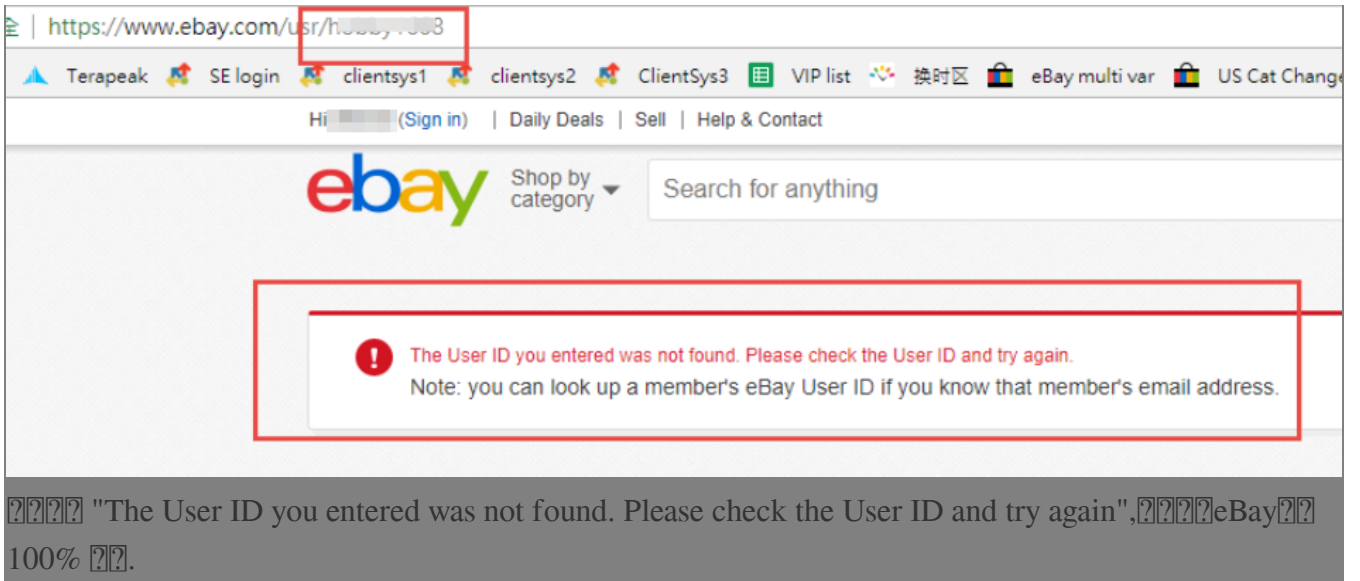

Fin

: Holistic Tech - Mon, Aug 6, 2018 12:00 PM. 5499

URL: <https://www.soldeazy.com/support/article.php?id=461>