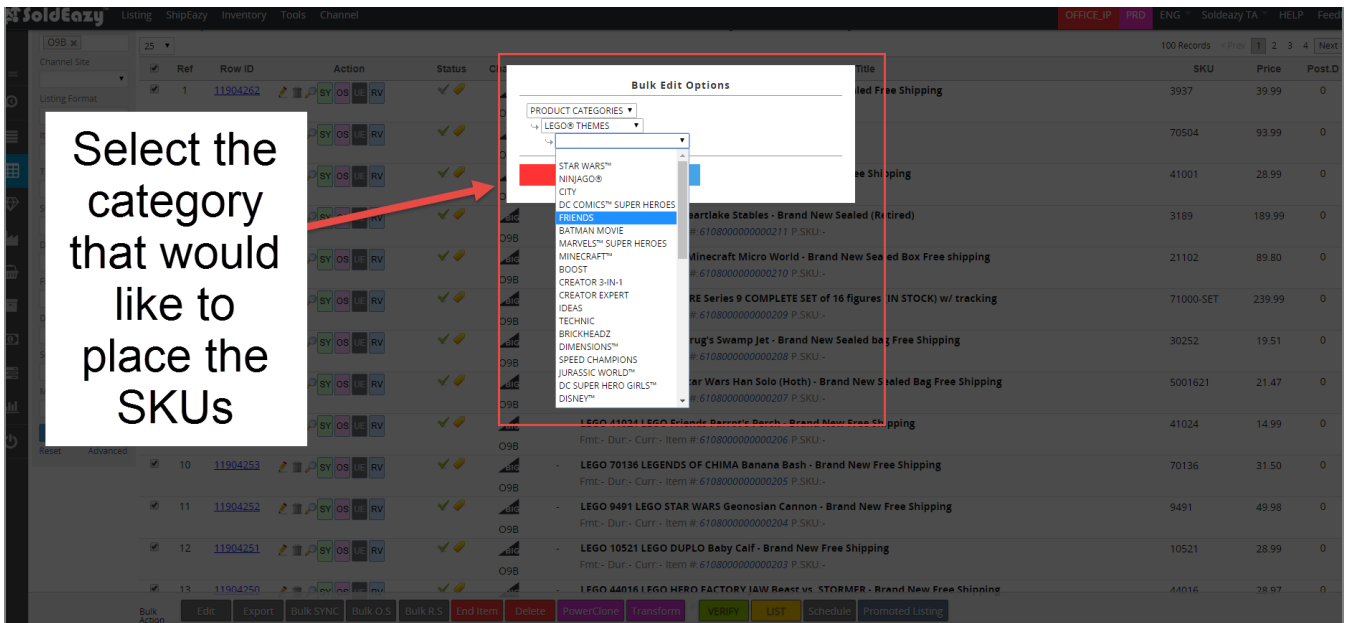

Operation Reminder:

You can also put together SKUs from Excel to the “SKU” column in system left sidebar, targeting specific SKUs for the bulk action.

How to add Categories/ revise Categories of BC using SoldEazy?